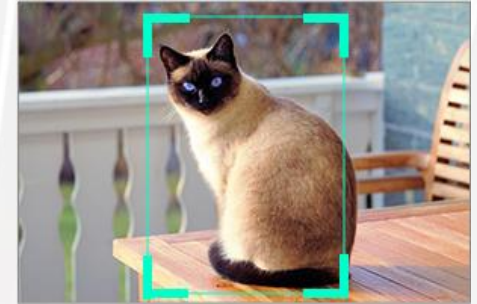

Push activities of pets