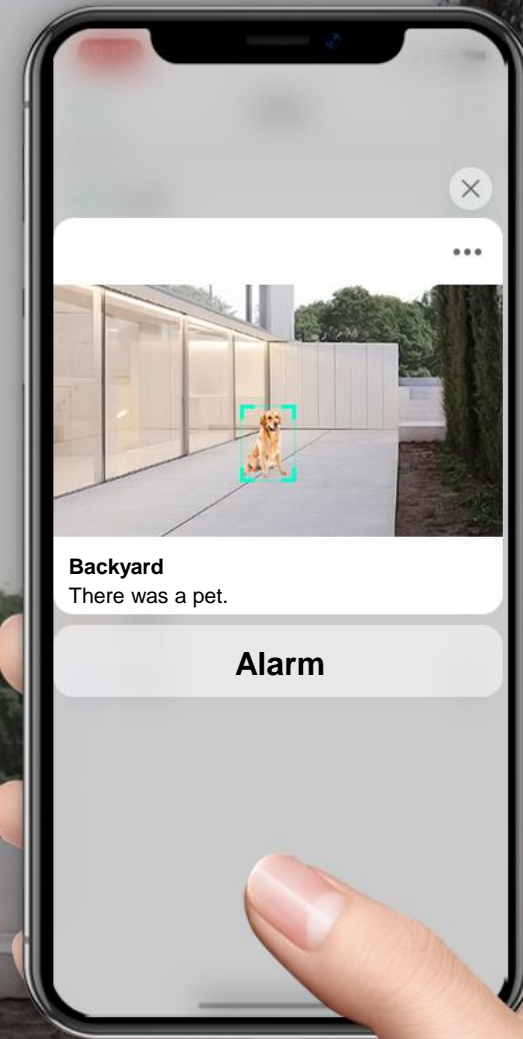

## Normal Mode

Built-in IR LED array. Night vision range up to 7-10 m.

Switch night vision mode in the app.

# IP65 Waterproof and Dustproof

No stress for outdoor guards.

IP65 Waterproof and Dustproof

Strict waterproof test in compliance with the international standard Seiko Manufacturing.  
Regardless of weather conditions, keep you safe 24/7.

# App Control

View what's happening around your house through the app.  
Easy live stream and video playback.

Two-way Audio

Video Playback

Universal Usage

Remote Control

Multi-user Sharing

PIR sensing and triggering, with the help of cloud-based intelligence, are more than just a little bit smarter.

PIR sensing technology + cloud image analysis

PIR triggers the camera, and real-time analysis is done in the cloud and notifications are pushed to the app instantly.