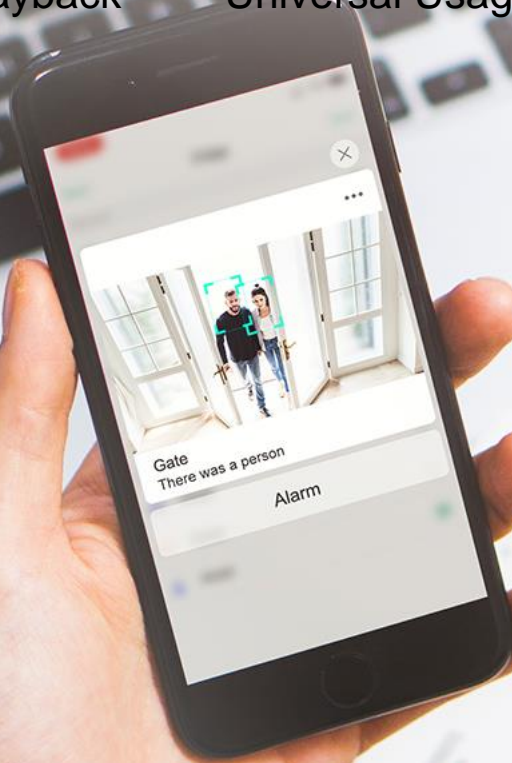

# App Control

View what's happening around your house through the app.  
Easy live stream and video playback.

Two-way Audio

Video Playback

Universal Usage

Remote Control

Multi-user Sharing

PIR sensing and triggering, with the help of cloud-based intelligence, are more than just a little bit smarter.

PIR sensing technology + cloud image analysis

PIR triggers the camera, and real-time analysis is done in the cloud and notifications are pushed to the app instantly.