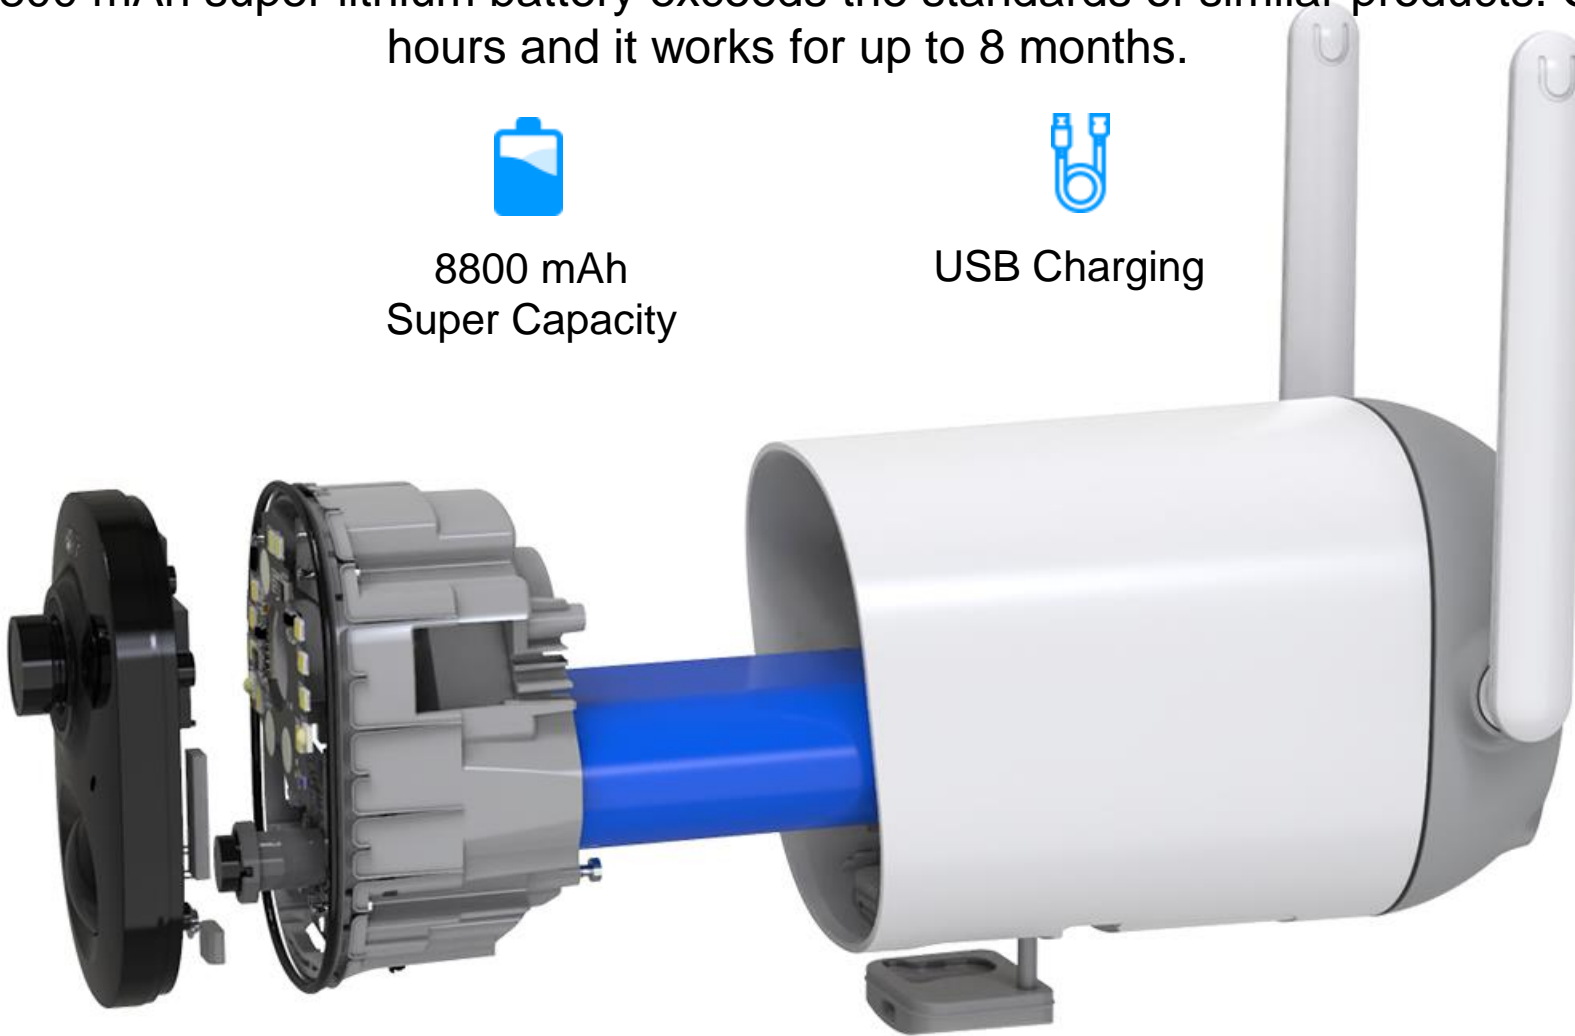

Long battery life. Always on Guard.

The built-in 8800 mAh super lithium battery exceeds the standards of similar products. Charge for 17 hours and it works for up to 8 months.

8800 mAh
Super Capacity

USB Charging